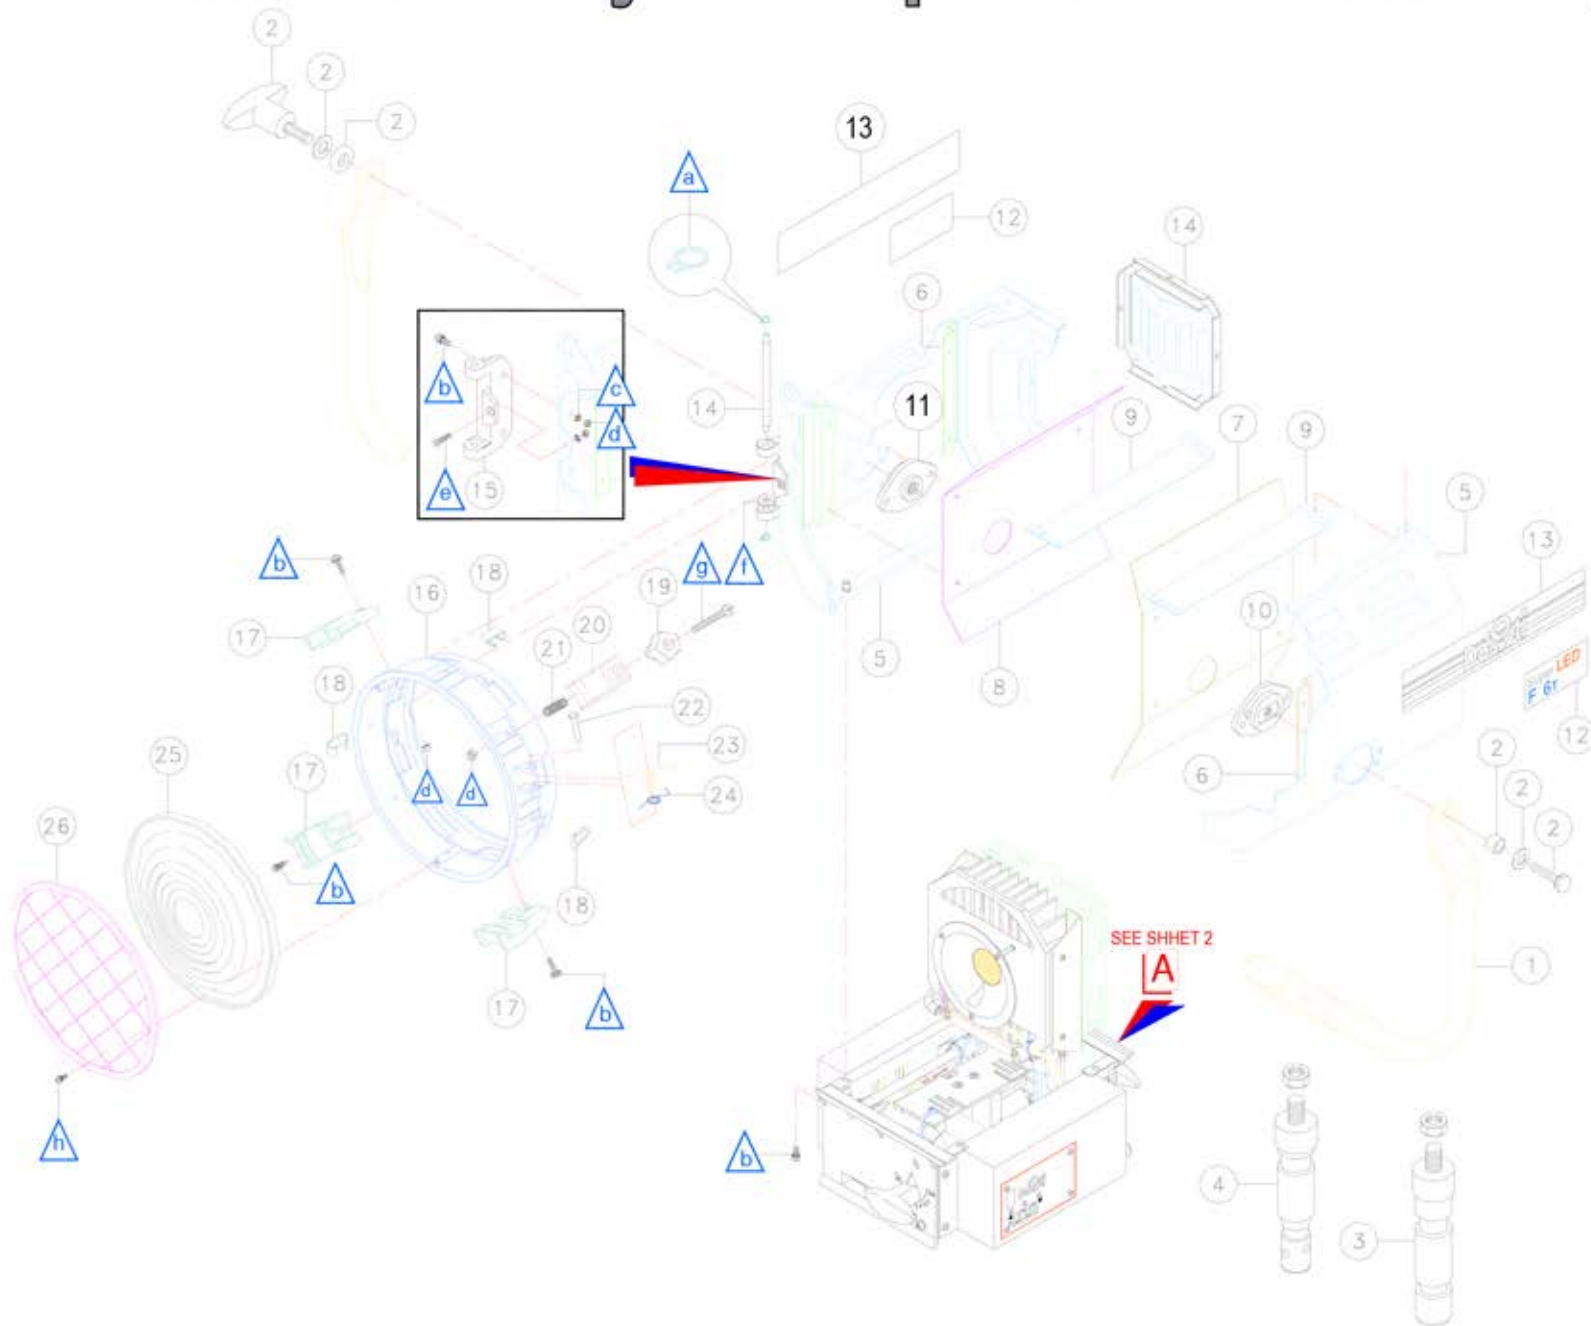

# Parts Identification & layout - Super Led F6 Manual Operated

# Parts Identification & layout - Super Led F6 Pole Operated

# Parts Identification & layout - Super Led F6 Bottom Box

P.O. Focus