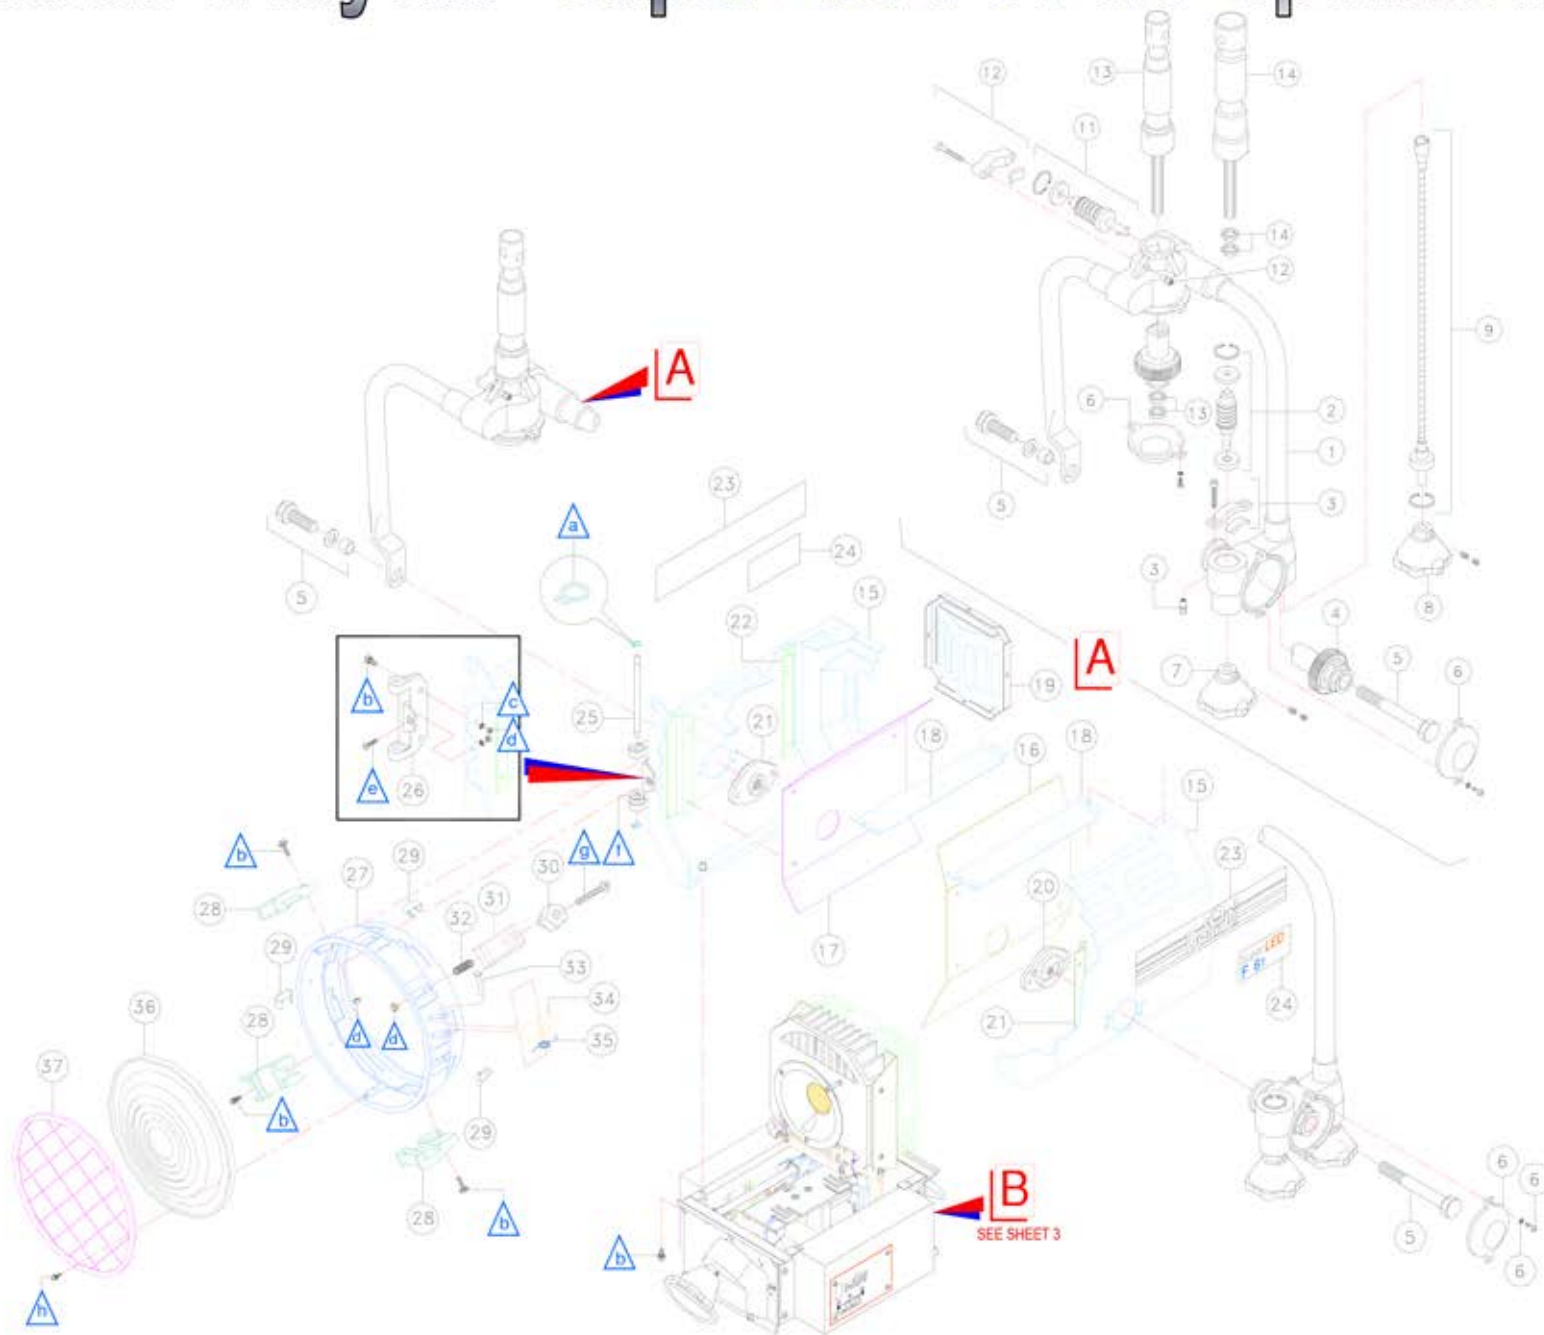

# Parts Identification & layout - Super Led F6 Manual Operated

# Parts Identification & layout - Super Led F6 Pole Operated

# Parts Identification & layout - Super Led F6 Bottom Box

P.O. Focus